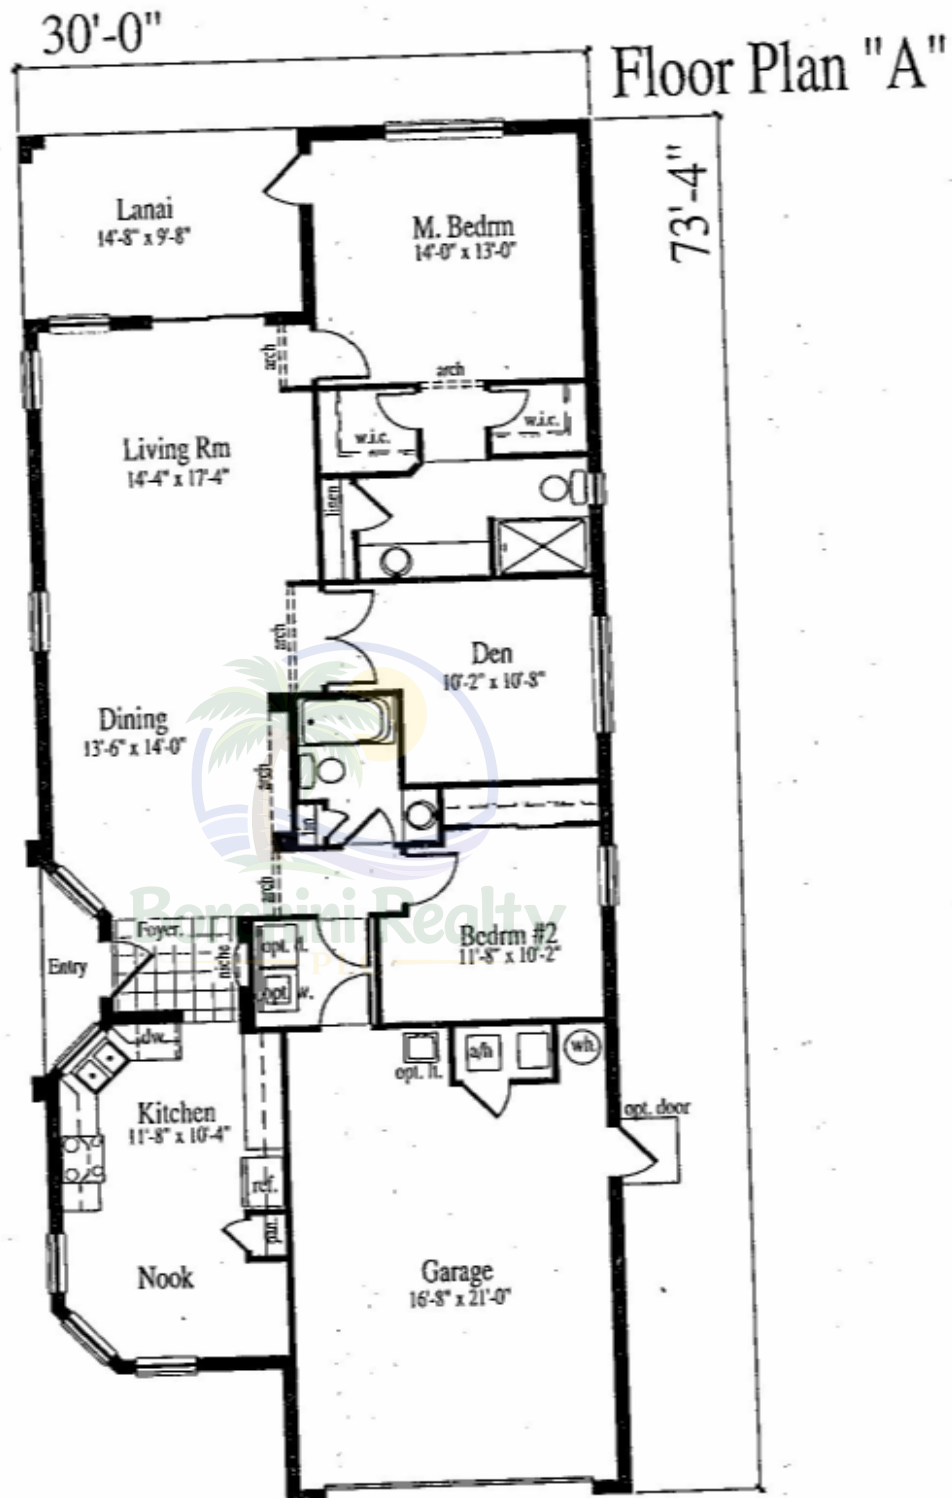

The Bordeaux

1504 sq. ft.

Borchini Realty
 www.BorchiniRealty.com
 sborchini@gmail.com
 407 791-1789

SOLIVITA

MASTE

395 Village Drive Poinciana, FL 34759 1-800-592-6099 863-427-7000 www.solivita.com

The builder may change home design, materials, features, method of construction and prices without prior notice. Due to normal construction tolerances, square footages may vary from those shown on floor plans. Floor plans and elevations are concepts only and are not intended to show specific detailing. Occupancy restricted to at least one person 55 years of age or older, a limited number of residents may be younger and no one may permanently reside in the home under 18 years of age. Membership and additional fees for golf are required.