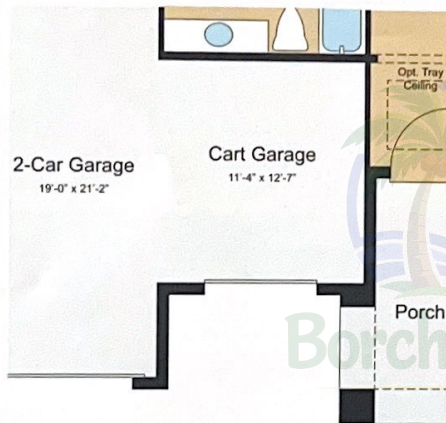

SOLIVITA[®]

Borchini Realty
www.BorchiniRealty.com
sborchini@gmail.com
407 791-1789

inspired by you[®]

Letizia 4 BED, 3 BATH, 2 CAR GARAGE, ONE-STORY – 2,393 SQ. FT.

ELEVATION B

AN INSPIRED LIVING
EXPERIENCE FROM

TaylorMorrison.

Optional Outdoor Kitchen w/ Hood

Not Available with Pocket SGD Gathering Room

Optional Gourmet Kitchen

Optional Study ILO Flex

Optional Cart Garage ILO Flex

Optional Bedroom 5 ILO Flex

OPTIONS

Living	2,465 sq.ft.
Garage	430 sq.ft.
Lanai	183 sq.ft.
Entry w/ Pad	89 sq.ft.
Total Sq. Ft.	3,167 sq.ft.

ELEVATION A

ELEVATION B

ELEVATION C

ELEVATION D