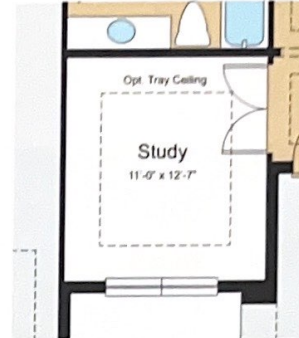

SOLIVITA[®]

Borchini Realty
www.BorchiniRealty.com
sborchini@gmail.com
407 791-1789

inspired by you[®]

Letizia 4 BED, 3 BATH, 2 CAR GARAGE, ONE-STORY – 2,393 SQ. FT.

ELEVATION B

AN INSPIRED LIVING
EXPERIENCE FROM

TaylorMorrison.

Optional Outdoor Kitchen w/ Hood

Not Available with Pocket SGD Gathering Room

Optional Gourmet Kitchen

Optional Study ILO Flex

Optional Cart Garage ILO Flex

Optional Bedroom 5 ILO Flex

OPTIONS

Living	2,465 sq.ft.
Garage	430 sq.ft.
Lanai	183 sq.ft.
Entry w/ Pad	89 sq.ft.
Total Sq. Ft.	3,167 sq.ft.

ELEVATION A

ELEVATION B

ELEVATION C

ELEVATION D