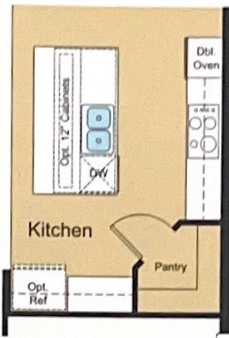

SOLIVITA[®]

Borchini Realty
www.BorchiniRealty.com
sborchini@gmail.com
407 791-1789

inspired by you[®]

Letizia 4 BED, 3 BATH, 2 CAR GARAGE, ONE-STORY – 2,393 SQ. FT.

ELEVATION B

AN INSPIRED LIVING
EXPERIENCE FROM

TaylorMorrison.

Optional Outdoor Kitchen w/ Hood

Not Available with Pocket SGD Gathering Room

Optional Gourmet Kitchen

Optional Study ILO Flex

Optional Cart Garage ILO Flex

Optional Bedroom 5 ILO Flex

OPTIONS

Living	2,465 sq.ft.
Garage	430 sq.ft.
Lanai	183 sq.ft.
Entry w/ Pad	89 sq.ft.
Total Sq. Ft.	3,167 sq.ft.

ELEVATION A

ELEVATION B

ELEVATION C

ELEVATION D