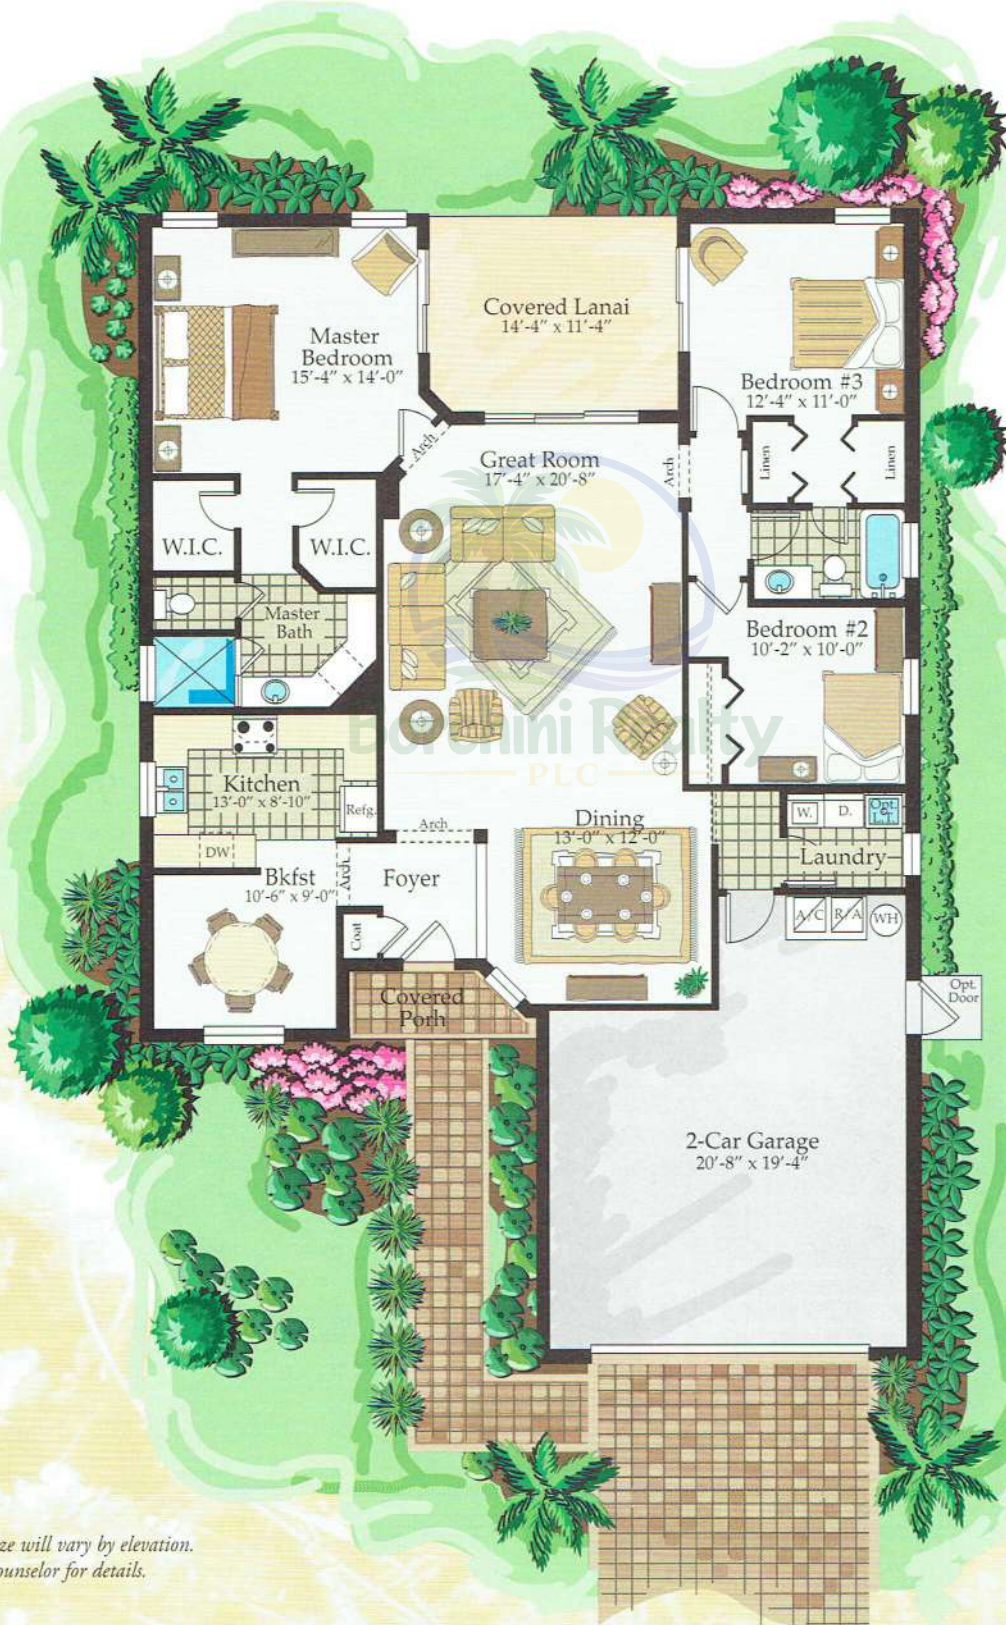

Melody AT BELLA VIANA

The Melody "F"

The Melody "G"

Melody

1774 SQ. FT.

Covered porch size will vary by elevation.
Please see sales counselor for details.