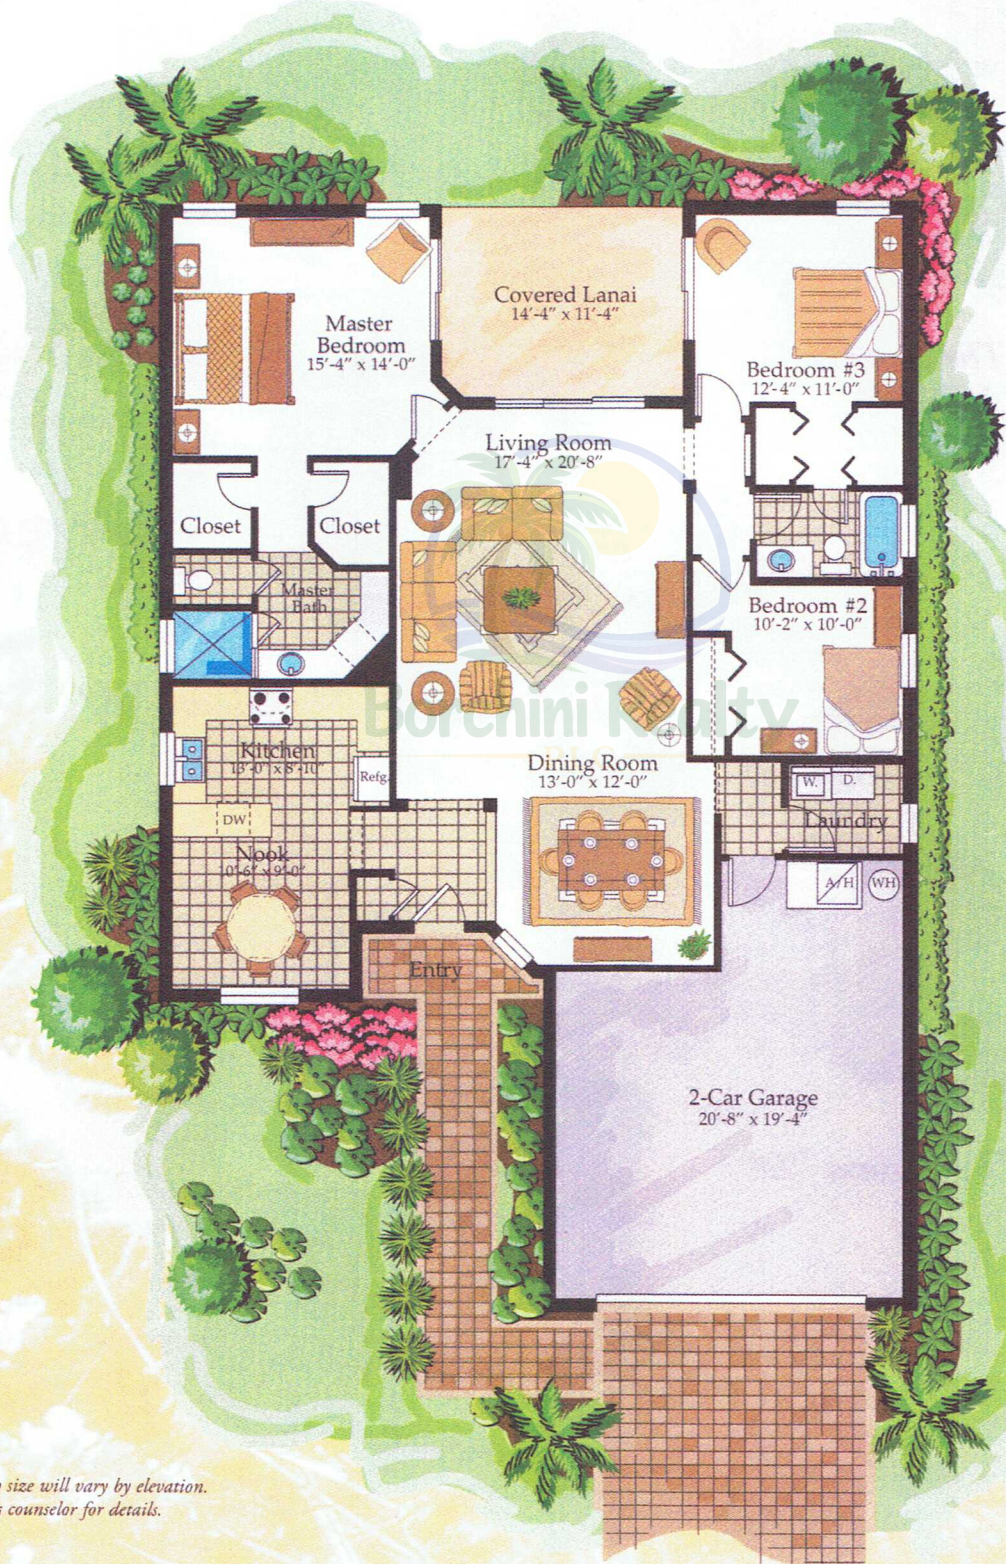

The Melody "A"
(SHOWN WITH OPTIONAL STONE VENEER)

The Melody "B"

The Melody "D"

The Melody "E"

Melody

1774 SQ. FT.

Covered porch size will vary by elevation.
Please see sales counselor for details.