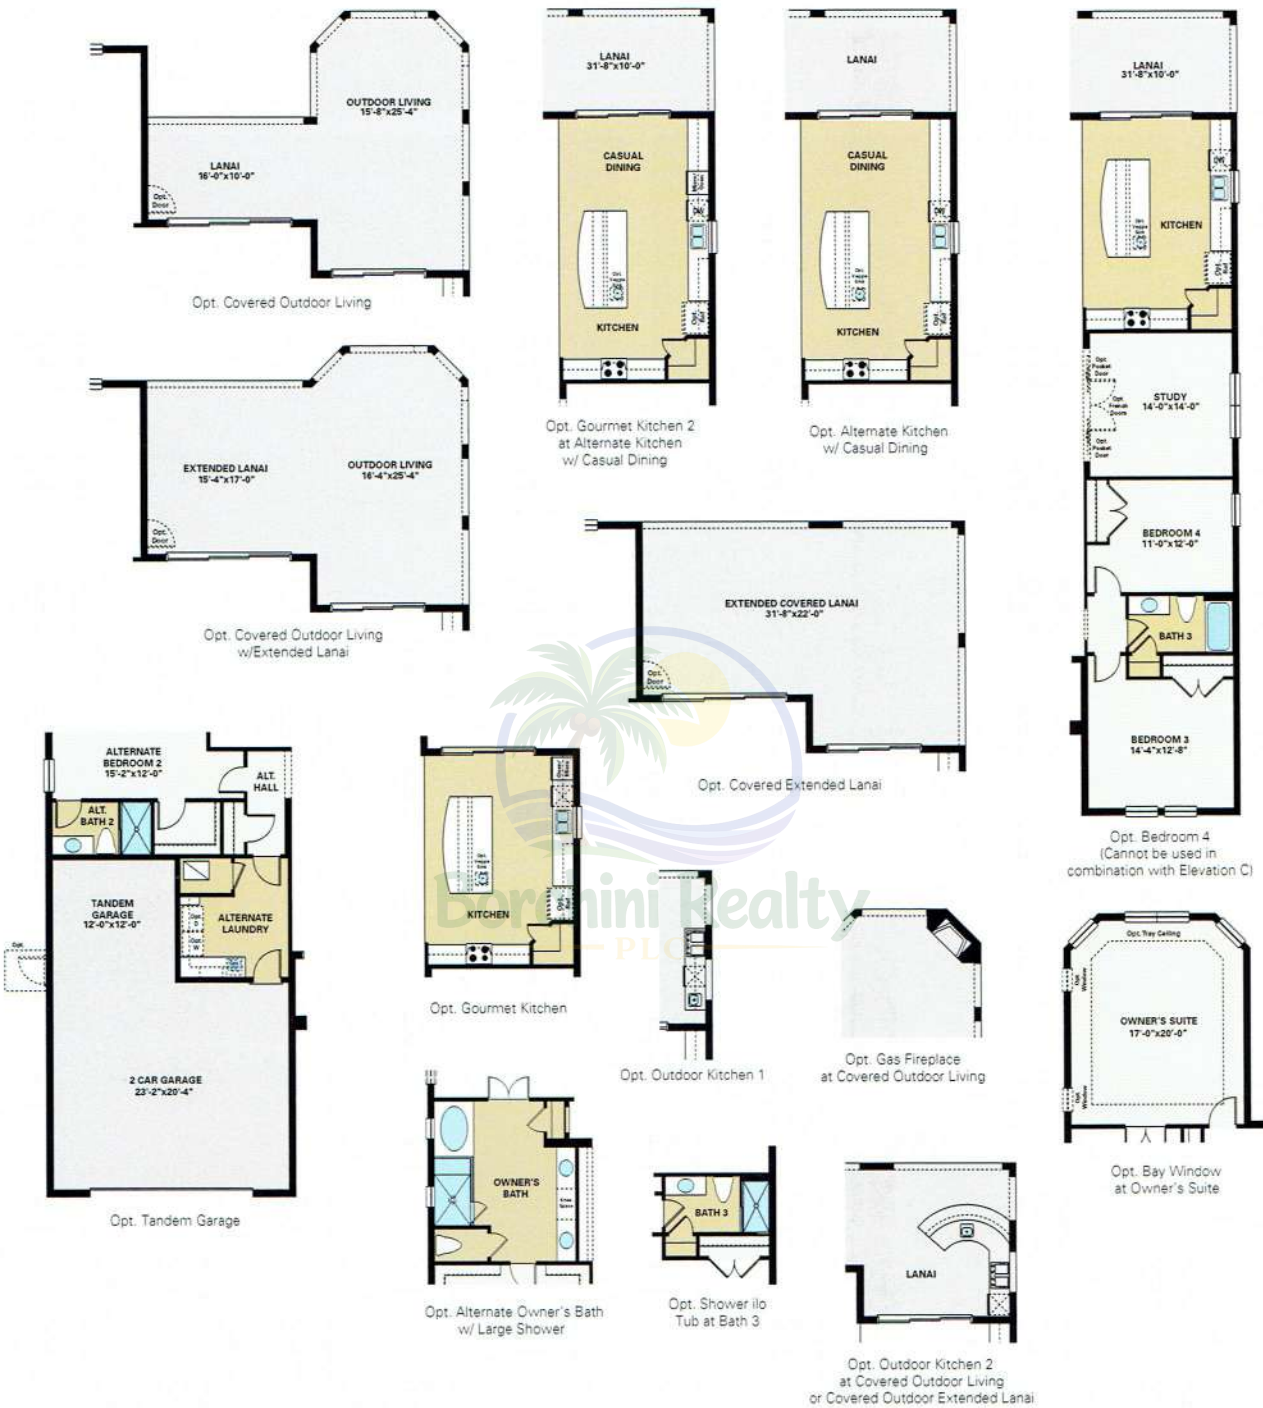

SOLIVITA®

Borchini Realty
www.BorchiniRealty.com
sborchini@gmail.com
407 791-1789

inspired by you®

Pallazio 3 BED, 3 BATH, STUDY, 2 CAR GARAGE, ONE-STORY – 2,929 SQ. FT.

ELEVATION B

AN INSPIRED LIVING
EXPERIENCE FROM

TaylorMorrison.

Pallazio 3 BED, 3 BATH, STUDY, 2 CAR GARAGE, ONE-STORY – 2,929 SQ. FT.

Borchini Realty
www.BorchiniRealty.com
sborchini@gmail.com
407 791-1789

Living	2,929 sq.ft.
Garage	503 sq.ft.
Lanai	392 sq.ft.
Entry	69 sq.ft.
<hr/>	
Total Sq. Ft.	3,893 sq.ft.

ELEVATION A

ELEVATION B

ELEVATION C

ELEVATION D

ELEVATION E