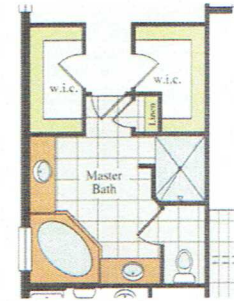

SOLIVITA™
ACTIVE ADULT LIVING IN KISSIMMEE, FLORIDA

**WE'VE THOUGHT
OF EVERYTHING.**

PESARO

GRAND ESTATE COLLECTION

See reverse side for floorplan and options.

PESARO

2,737 LIVING AREA SQ. FT. • 3,717 TOTAL SQ. FT. • 3 BEDS • STUDY • 3 BATHS • 3-CAR GARAGE

FLOORPLAN

FLOORPLAN OPTIONS

Opt. Bedroom 4 ILO Study

Opt. Decor Master Bath

Opt. Half Bath at Lanai

Opt. Atrium Door at Breakfast

For more information, visit the Solivita New Homes Sales Center.
 395 Village Drive, Kissimmee, Florida 34759