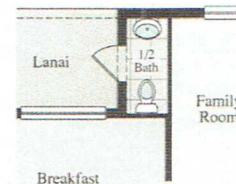

FLOORPLAN

FLOORPLAN OPTIONS

Opt. Bedroom 4 ILO Study

Opt. Decor Master Bath

Opt. Half Bath at Lanai

Opt. Atrium Door at Breakfast

For more information, visit the Solivita New Homes Sales Center.
 395 Village Drive, Kissimmee, Florida 34759