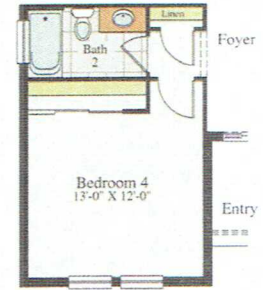

SOLIVITA™
ACTIVE ADULT LIVING IN KISSIMMEE, FLORIDA

**WE'VE THOUGHT
OF EVERYTHING.**

PESARO

GRAND ESTATE COLLECTION

See reverse side for floorplan and options.

PESARO

2,737 LIVING AREA SQ. FT. • 3,717 TOTAL SQ. FT. • 3 BEDS • STUDY • 3 BATHS • 3-CAR GARAGE

FLOORPLAN

FLOORPLAN OPTIONS

Opt. Bedroom 4 ILO Study

Opt. Decor Master Bath

Opt. Half Bath at Lanai

Opt. Atrium Door at Breakfast

For more information, visit the Solivita New Homes Sales Center.
 395 Village Drive, Kissimmee, Florida 34759