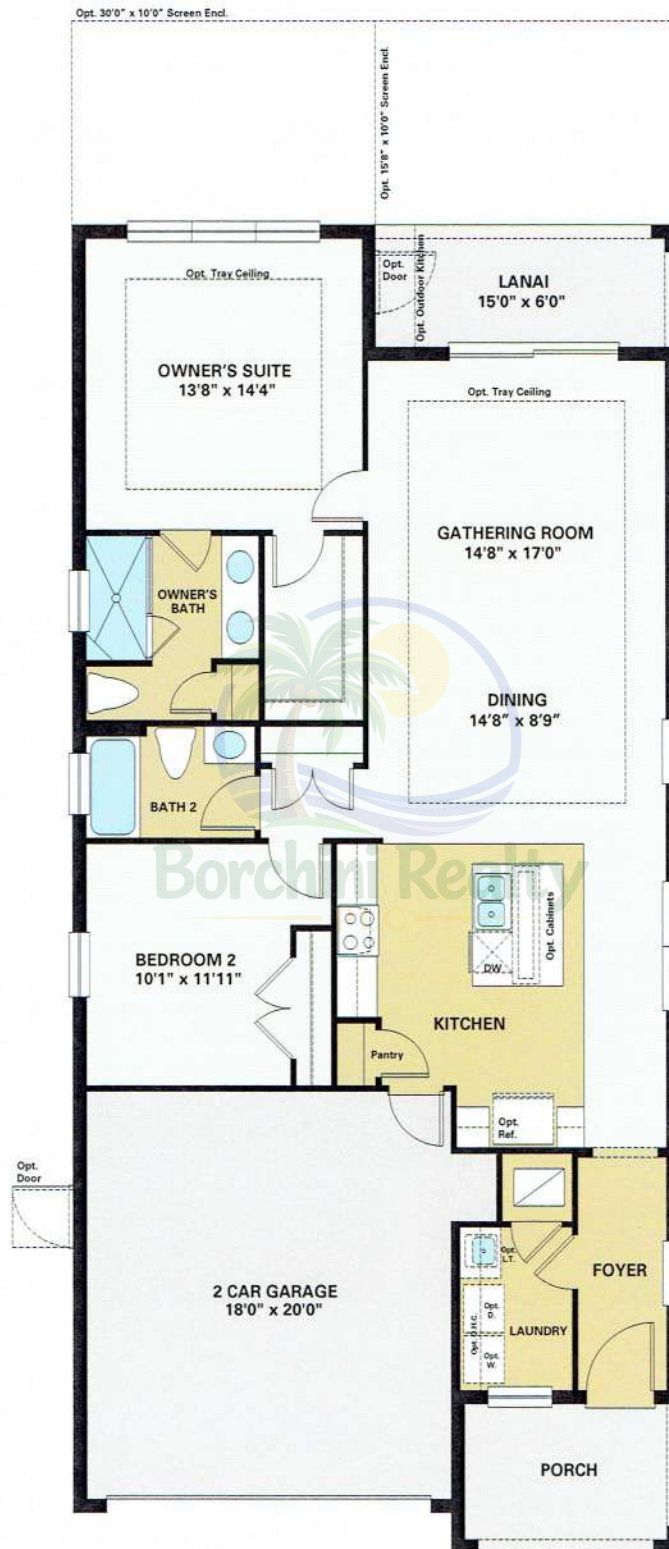

**Salina** 2 BED, 2 BATH, 2 CAR GARAGE, ONE-STORY – 1,364 SQ. FT.

ELEVATION B

Salina 2 BED, 2 BATH, 2 CAR GARAGE, ONE-STORY – 1,364 SQ. FT.

Borchini Realty  
www.BorchiniRealty.com  
sborchini@gmail.com  
407 791-1789

Optional 15'8" x 10'0" Screen Enclosure

Living.....	1,364 sq.ft.
2 Car Garage.....	389 sq.ft.
Lanai.....	90 sq.ft.
Entry.....	80 sq.ft.
<b>Total Area .....</b>	<b>1,923 sq.ft.</b>

OPTIONS

Borchini Realty  
www.BorchiniRealty.com  
sborchini@gmail.com  
407 791-1789

ELEVATION A

ELEVATION B

ELEVATION C

ELEVATION D