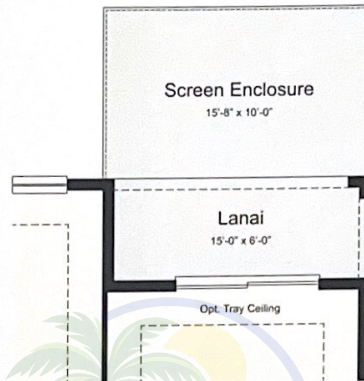

**Salina** 2 BED, 2 BATH, 2 CAR GARAGE, ONE-STORY – 1,364 SQ. FT.

ELEVATION B

Salina 2 BED, 2 BATH, 2 CAR GARAGE, ONE-STORY – 1,364 SQ. FT.

Borchini Realty  
www.BorchiniRealty.com  
sborchini@gmail.com  
407 791-1789

Optional 15'8" x 10'0" Screen Enclosure

Living.....	1,364 sq.ft.
2 Car Garage.....	389 sq.ft.
Lanai.....	90 sq.ft.
Entry.....	80 sq.ft.
<b>Total Area .....</b>	<b>1,923 sq.ft.</b>

OPTIONS

Borchini Realty  
www.BorchiniRealty.com  
sborchini@gmail.com  
407 791-1789

ELEVATION A

ELEVATION B

ELEVATION C

ELEVATION D