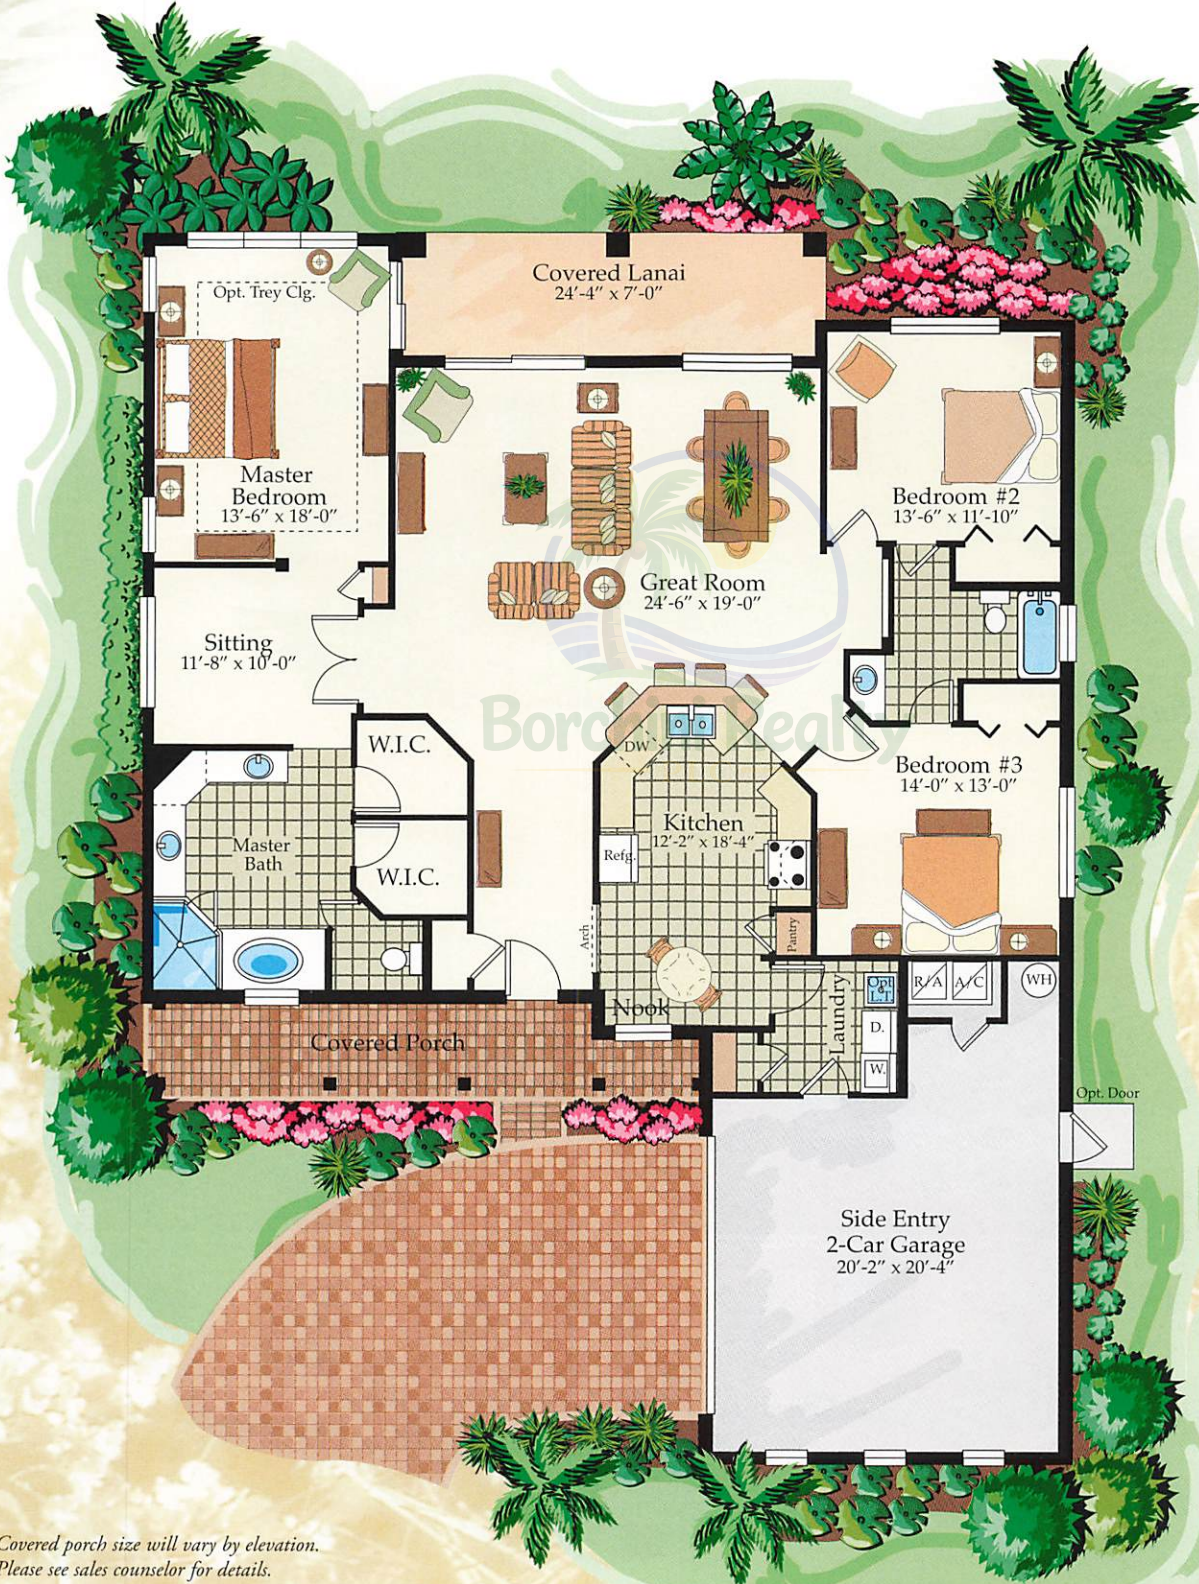

Savoy AT BELLA VIANA

2142 SQ. FT.

Covered porch size will vary by elevation.
Please see sales counselor for details.

Savoy AT BELLA VIANA

The Savoy "F"

Borchini Realty

The Savoy "G"

(Artist Rendering - Landscaping for illustration purposes only.)