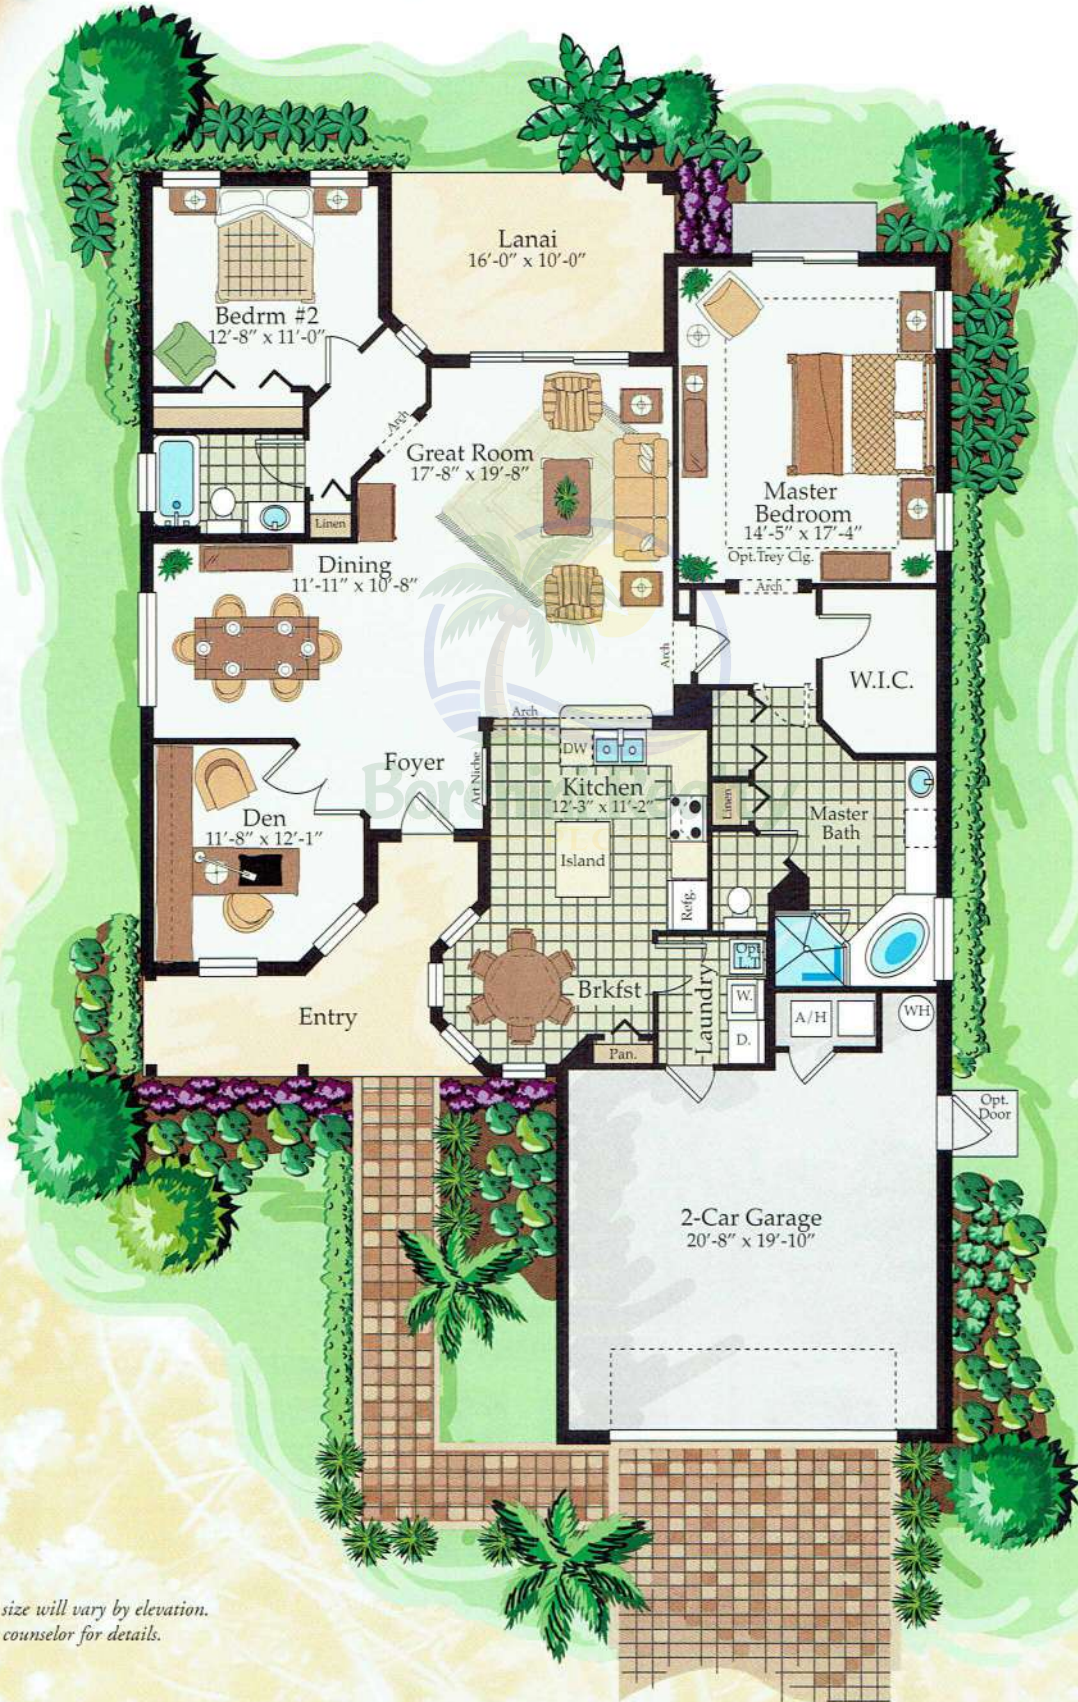

# Serenade AT BELLA VIANA

*The Serenade "F"*

*The Serenade "G"*

# Serenade AT BELLA VIANA

1826 SQ. FT.

Covered porch size will vary by elevation.  
Please see sales counselor for details.