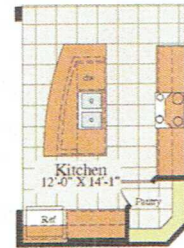

TIVOLI

2,410 LIVING AREA SQ. FT. • 3,361 TOTAL SQ. FT. • 3 BEDS • STUDY • 2 BATHS • 3-CAR GARAGE

FLOORPLAN

FLOORPLAN OPTIONS

Opt. Decor Island at Kitchen

Opt. Decor Master Bath

Opt. Sliding Door at Breakfast