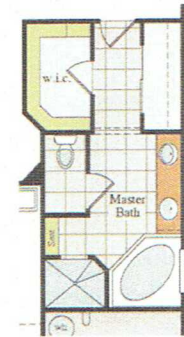

TIVOLI

2,410 LIVING AREA SQ. FT. • 3,361 TOTAL SQ. FT. • 3 BEDS • STUDY • 2 BATHS • 3-CAR GARAGE

FLOORPLAN

FLOORPLAN OPTIONS

Opt. Decor Island at Kitchen

Opt. Decor Master Bath

Opt. Sliding Door at Breakfast